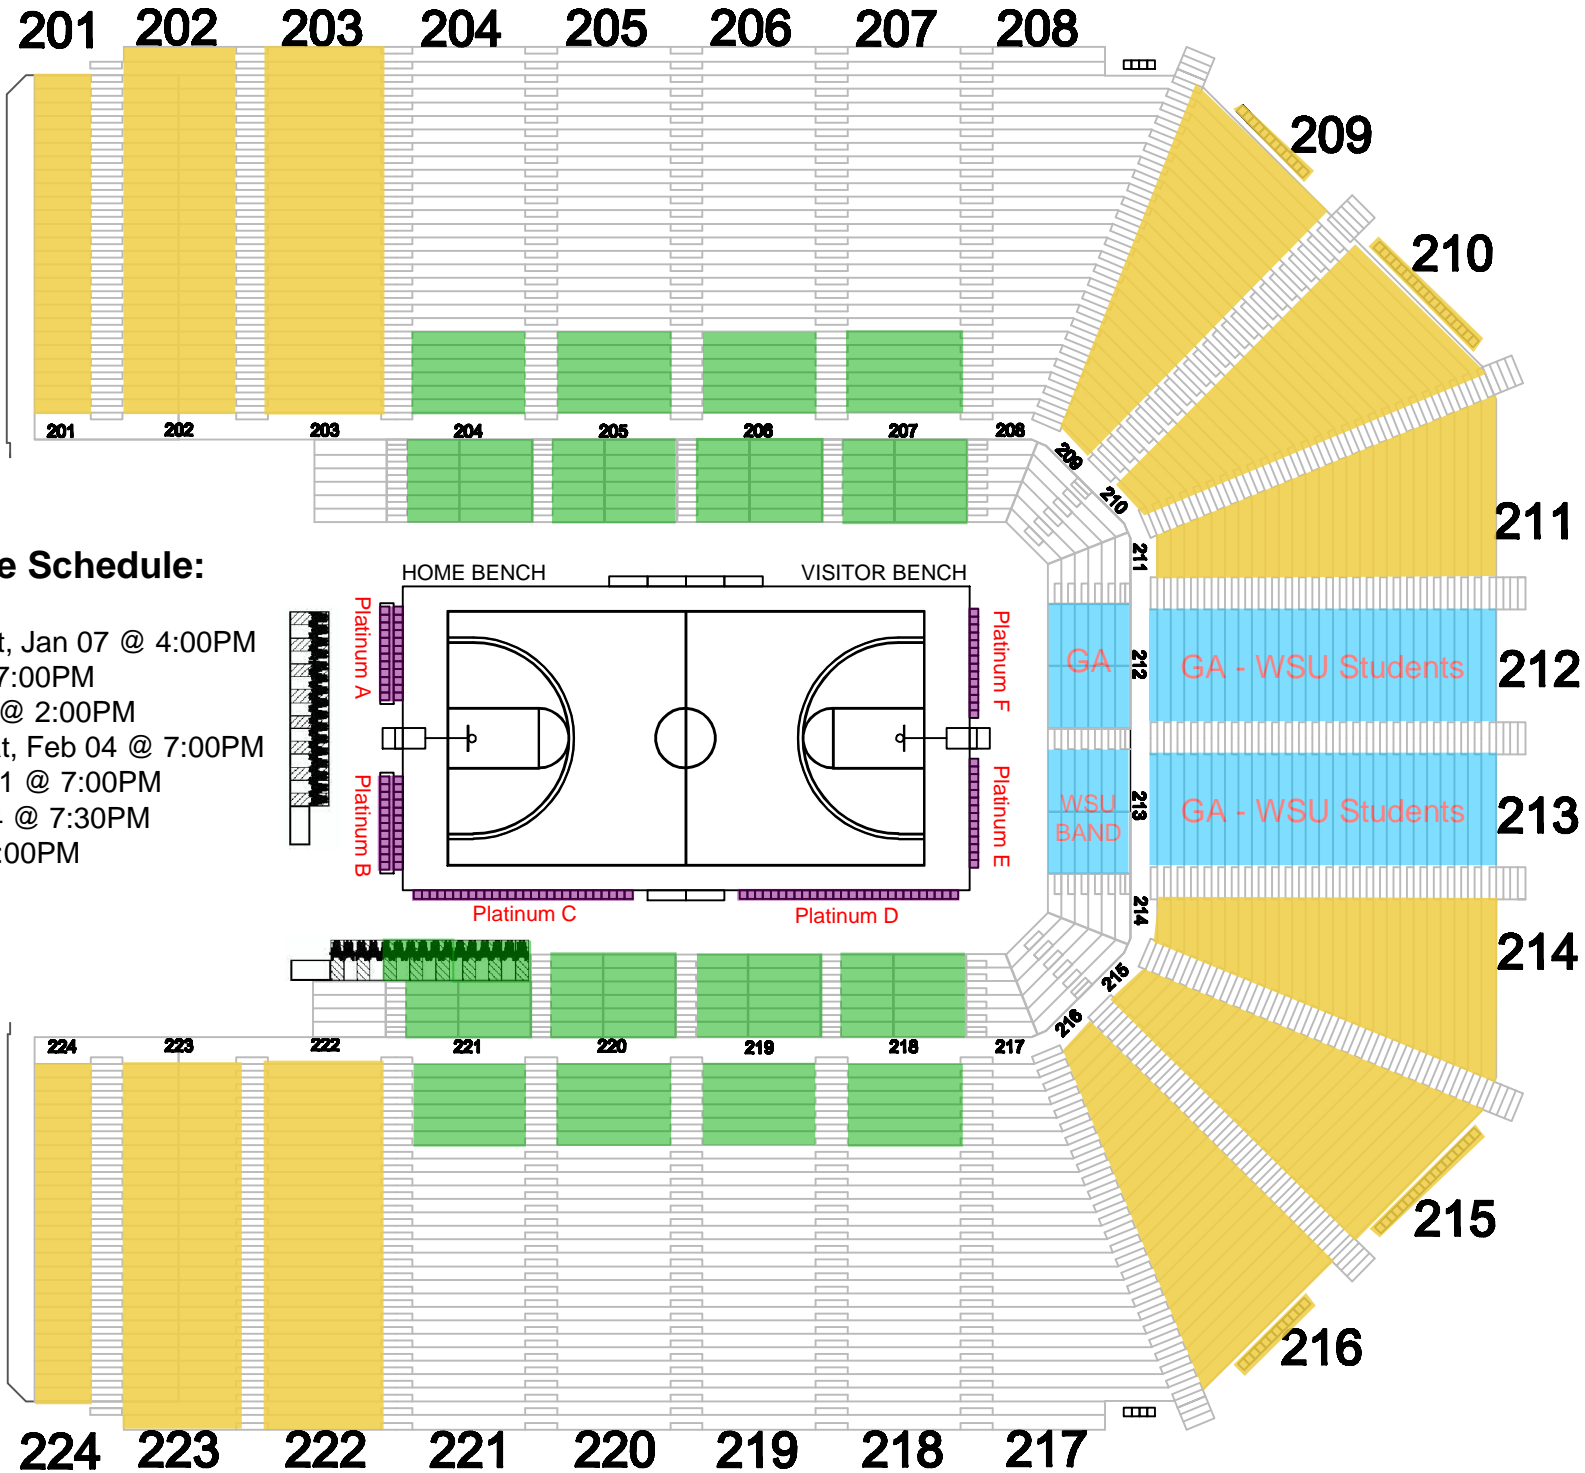

**2016-2017
WSU RAIDERS
BASKETBALL**

P1: Premium
Ages 3+.....\$25.00

**P2: Non-Premium
Sideline**
Ages 3+.....\$13.00

**P3: Corner
Sections**
Ages 3+.....\$10

Select Game Schedule:

- Youngstown State - Sat, Jan 07 @ 4:00PM
- Detroit - Fri, Jan 20 @ 7:00PM
- Oakland - Sun, Jan 22 @ 2:00PM
- Northern Kentucky - Sat, Feb 04 @ 7:00PM
- Green Bay - Sat, Feb 11 @ 7:00PM
- Valparaiso - Fri, Feb 24 @ 7:30PM
- UIC - Sun, Feb 26 @ 2:00PM